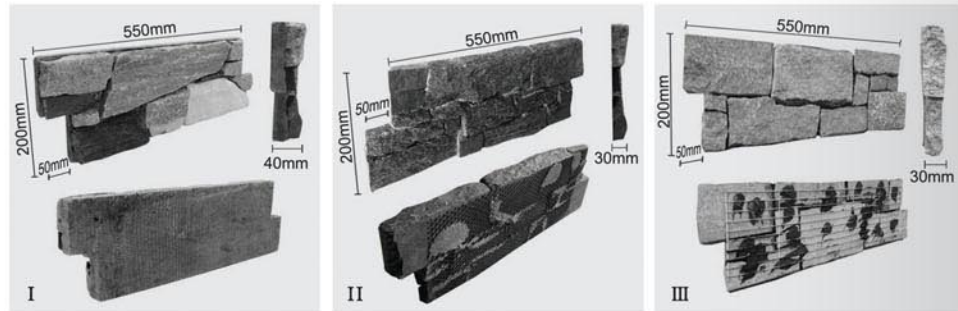

CEMENT STONE PANEL

CSP001